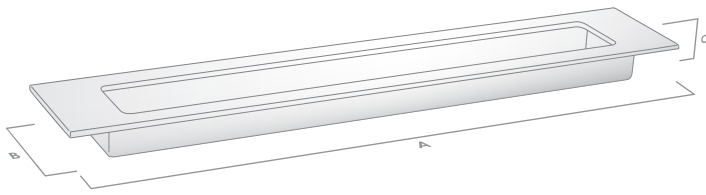

SLIDE

The Minimal Collection

Flush Pull

Code	Length (A)	Width (B)	Depth (C)	Cut-out	Width (D)
530.200.04	200mm	37mm	10mm	175 x 30mm	Matte Black
530.200.07	200mm	37mm	10mm	175 x 30mm	Satin Stainless Steel
530.250.04	250mm	37mm	10mm	225 x 30mm	Matte Black
530.250.07	250mm	37mm	10mm	225 x 30mm	Satin Stainless Steel
530.300.04	300mm	37mm	10mm	275 x 30mm	Matte Black
530.300.07	300mm	37mm	10mm	275 x 30mm	Satin Stainless Steel

Available Finishes:

Matte Black

Satin Stainless Steel